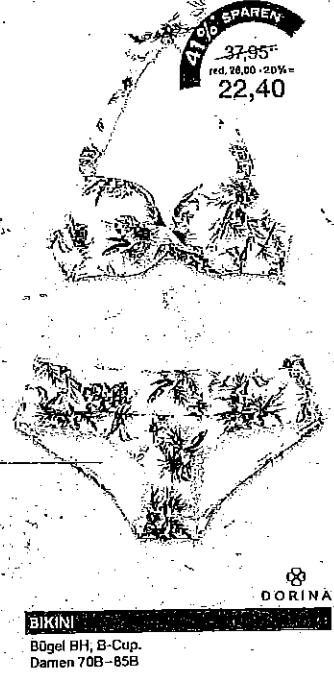

SALEWA

41% SPAREN
29,95€
red. 22,00 - 20% =
17,60

DORINA

TRIANGEL-BIKINI
Damen XS - L

43% SPAREN
34,95€
red. 25,00 - 20% =
20,00

DORINA

BANDEAU-BIKINI
Damen XS-L

41% SPAREN
37,95€
red. 28,00 - 20% =
22,40