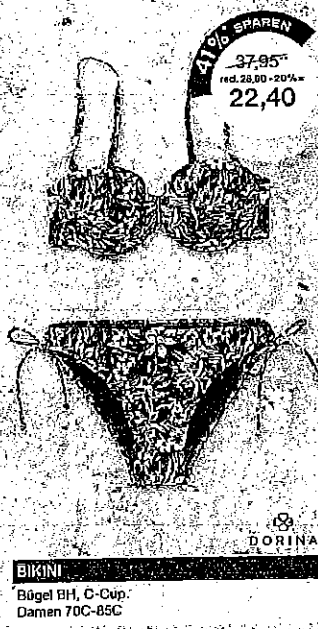

TRIANGEL-BIKINI
Damen XS - L

41% SPAREN
37,95€
red. 28,00 - 20% =
22,40

DORINA